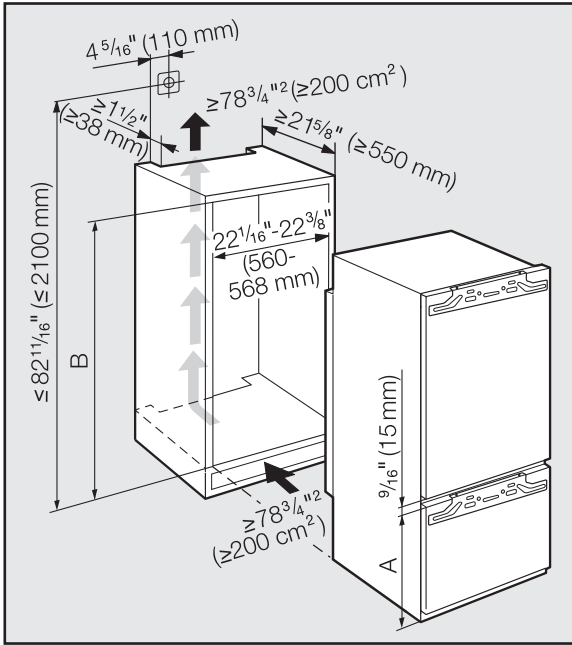

Installation Dimensions

	Freezer section height A	Niche height B
KFN 9753 ID	695 (27 3/8")	1772 - 1788 (69 3/4" - 70 3/8")