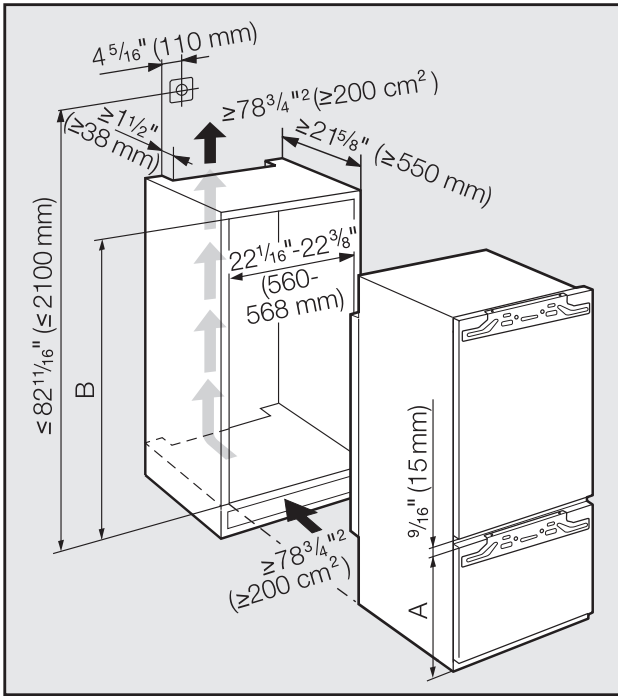

Dimensions

	Freezer section height (A)	Niche height (B)
KFN 9755 iDE	27 3/8" (695 mm)	69 3/4" - 70 3/8" (1772 mm - 1788 mm)