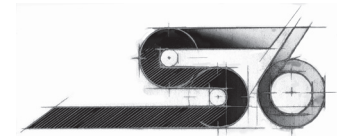

Ergonomic vacuuming height

Cleaning with your vacuum cleaner set to the wrong height forces you to bend over and can really make your back ache. The telescopic suction tube on a Miele can be adjusted for a comfortable working height so you avoid straining yourself.