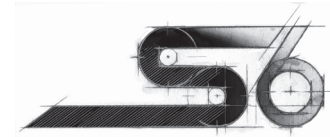

Seit 1899

Miele S6 Momentum

Vacuum Cleaner

All of our German engineered vacuum cleaners are quiet, stylish, and incredibly powerful. Plus their superior suction, state-of-the-art filters and HEPA certified sealed system trap 99.9% of dust particles.

The S6 Momentum light-weight compact vacuum cleaner performs exceptionally well on low to medium pile carpets as well as on smooth surfaces.

Miele

Light-weight and powerful vacuum

At only 4.8 KG (10.5 lbs), the S6 Momentum is a breeze to carry anywhere. Its compact size makes it perfect for storing in tight places, and since it is a Miele, you get these advantages together with a powerful 1200 W Vortex™ motor.

Parking attachment

The parking attachment allows you to store the hose and suction tube securely on the vacuum cleaner when it is standing upright. It is easy to carry and convenient for storage.

Ergonomic vacuuming height

Cleaning with your vacuum cleaner set to the wrong height forces you to bend over and can really make your back ache. The telescopic suction tube on a Miele can be adjusted for a comfortable working height so you avoid straining yourself.

Six-level power adjustment

The Six-level Power Adjustment is intended for different types of surfaces, such as rugs, carpets, drapes or hard floors. The intuitive graphic display indicates the power level best suited to each type of surface.

Excellent maneuverability

The three smooth-running 360° castor wheels mounted on steel axles ensure maximum stability and maneuverability for your vacuum cleaner. They are cleverly designed with a travel ramp to help you maneuver your vacuum cleaner easily over thresholds and around obstructions.