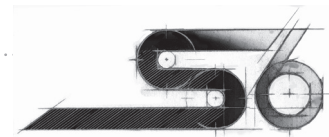

Seit 1899

Miele S6 Momentum Plus

Vacuum Cleaner

All of our German engineered vacuum cleaners are quiet, stylish, and incredibly powerful. Plus their superior suction, state-of-the-art filters and HEPA certified sealed system trap 99.9% of dust particles. The S6 Momentum Plus light-weight compact vacuum cleaner performs exceptionally well on all carpet types and smooth surfaces.

Miele

Light-weight and powerful vacuum

At only 4.8 KG (10.5 lbs), the S6 Momentum Plus is a breeze to carry anywhere. Its compact size makes it perfect for storing in tight places, and since it is a Miele, you get these advantages together with a powerful 1200 W Vortex™ motor.

Ergonomic vacuuming height

Cleaning with your vacuum cleaner set to the wrong height forces you to bend over and can really make your back ache. The telescopic suction tube on a Miele can be adjusted for a comfortable working height so you avoid straining yourself.

Six-level power adjustment

The Six-level Power Adjustment is intended for different types of surfaces, such as rugs, carpets, drapes or hard floors. The intuitive graphic display indicates the power level best suited to each type of surface.

Excellent maneuverability

The three smooth-running 360° castor wheels mounted on steel axles ensure maximum stability and maneuverability for your vacuum cleaner. They are cleverly designed with a travel ramp to help you maneuver your vacuum cleaner easily over thresholds and around obstructions.