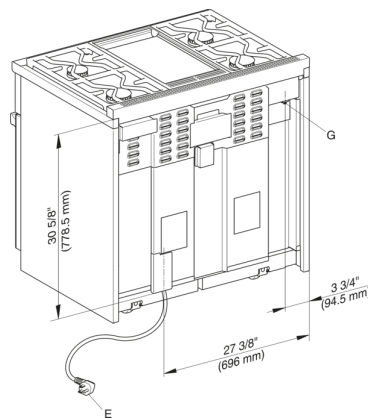

HR 1136-1 G
36 inch range
in AllGas design.

Efficiency and sustainability	
Residual heat utilization	•
Cleaning convenience	
Stainless steel front with partial CleanTouch Steel finish	•
Self Clean oven	•
Dishwasher-safe enamelled grates	•
Cooktop surface	Black enamel
Safety	
Appliance cooling system with touch-cool fronts	•
Safety shut-off	•
System lock	•
Door contact switch	•
Door lock during SelfClean	•
Technical data	
Appliance width in mm	36 1/8 (915)
Appliance height in mm (min.)	37 1/8 (942)
Appliance height in mm (max.)	38 5/8 (980)
Dimensions in mm (depth) with bullnose	27 3/4 (702)
Voltage in V	120
Fuse rating in A	15
Number of phases	1
Accessories supplied	
Universal tray with PerfectClean	1
Self Clean ready wire rack	1
Self Clean ready wire rack with rail system	1
Self Clean ready side racks	1

HR 1136-1 G
36 inch range
in AllGas design.

(x) = Toe-kick height adjustment 5" - 6 1/2" (127 mm - 165.1 mm)

1 29 11/16" / 754 mm, 2 23 3/4" / 603.6 mm, 3 2 5/8" / 66.5 mm, 4 1 11/16" / 43 mm, 5 1 11/16" / 42.5 mm

(x) = Toe-kick height adjustment 5" - 6 1/2" (127 mm - 165.1 mm)

E = Electric connection, G = Gas connection

Miele Experience Centres

1.866.758.0462

MieleCentre.ca

Vancouver

Calgary

Toronto