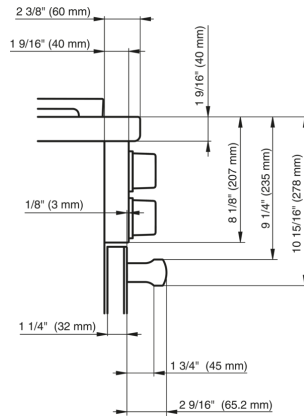

HR 1136-1 G
36 inch range
in AllGas design.

Efficiency and sustainability	
Residual heat utilization	•
Cleaning convenience	
Stainless steel front with partial CleanTouch Steel finish	•
Self Clean oven	•
Dishwasher-safe enamelled grates	•
Cooktop surface	Black enamel
Safety	
Appliance cooling system with touch-cool fronts	•
Safety shut-off	•
System lock	•
Door contact switch	•
Door lock during SelfClean	•
Technical data	
Appliance width in mm	36 1/8 (915)
Appliance height in mm (min.)	37 1/8 (942)
Appliance height in mm (max.)	38 5/8 (980)
Dimensions in mm (depth) with bullnose	27 3/4 (702)
Voltage in V	120
Fuse rating in A	15
Number of phases	1
Accessories supplied	
Universal tray with PerfectClean	1
Self Clean ready wire rack	1
Self Clean ready wire rack with rail system	1
Self Clean ready side racks	1

HR 1136-1 G
36 inch range
in AllGas design.

(x) = Toe-kick height adjustment 5" - 6 1/2" (127 mm - 165.1 mm)

1 29 11/16" / 754 mm, 2 23 3/4" / 603.6 mm, 3 2 5/8" / 66.5 mm, 4 1 11/16" / 43 mm, 5 1 11/16" / 42.5 mm

(x) = Toe-kick height adjustment 5" - 6 1/2" (127 mm - 165.1 mm)

E = Electric connection, G = Gas connection

Miele Experience Centres

1.866.758.0462

MieleCentre.ca

Vancouver

Calgary

Toronto