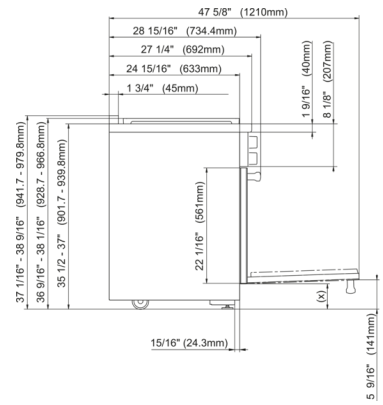

HR 1136-1 G
36 inch range
in AllGas design.

(x) = Toe-kick height adjustment 5" - 6 1/2" (127 mm - 165.1 mm)