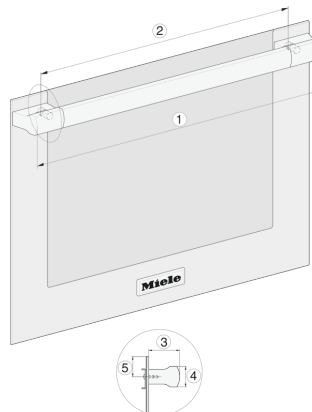

HR 1136-1 G
36 inch range
in AllGas design.

Efficiency and sustainability	
Residual heat utilization	•
Cleaning convenience	
Stainless steel front with partial CleanTouch Steel finish	•
Self Clean oven	•
Dishwasher-safe enamelled grates	•
Cooktop surface	Black enamel
Safety	
Appliance cooling system with touch-cool fronts	•
Safety shut-off	•
System lock	•
Door contact switch	•
Door lock during SelfClean	•
Technical data	
Appliance width in mm	36 1/8 (915)
Appliance height in mm (min.)	37 1/8 (942)
Appliance height in mm (max.)	38 5/8 (980)
Dimensions in mm (depth) with bullnose	27 3/4 (702)
Voltage in V	120
Fuse rating in A	15
Number of phases	1
Accessories supplied	
Universal tray with PerfectClean	1
Self Clean ready wire rack	1
Self Clean ready wire rack with rail system	1
Self Clean ready side racks	1

HR 1136-1 G
36 inch range
in AllGas design.

(x) = Toe-kick height adjustment 5" - 6 1/2" (127 mm - 165.1 mm)

1 29 11/16" / 754 mm, 2 23 3/4" / 603.6 mm, 3 2 5/8" / 66.5 mm, 4 1 11/16" / 43 mm, 5 1 11/16" / 42.5 mm

(x) = Toe-kick height adjustment 5" - 6 1/2" (127 mm - 165.1 mm)

E = Electric connection, G = Gas connection

Miele Experience Centres

1.866.758.0462

MieleCentre.ca

Vancouver

Calgary

Toronto