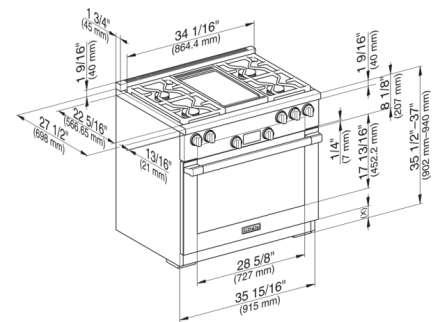

HR 1136-1 G
36 inch range
in AllGas design.

Efficiency and sustainability	
Residual heat utilization	•
Cleaning convenience	
Stainless steel front with partial CleanTouch Steel finish	•
Self Clean oven	•
Dishwasher-safe enamelled grates	•
Cooktop surface	Black enamel
Safety	
Appliance cooling system with touch-cool fronts	•
Safety shut-off	•
System lock	•
Door contact switch	•
Door lock during SelfClean	•
Technical data	
Appliance width in mm	36 1/8 (915)
Appliance height in mm (min.)	37 1/8 (942)
Appliance height in mm (max.)	38 5/8 (980)
Dimensions in mm (depth) with bullnose	27 3/4 (702)
Voltage in V	120
Fuse rating in A	15
Number of phases	1
Accessories supplied	
Universal tray with PerfectClean	1
Self Clean ready wire rack	1
Self Clean ready wire rack with rail system	1
Self Clean ready side racks	1

HR 1136-1 G
36 inch range
in AllGas design.

(x) = Toe-kick height adjustment 5" - 6 1/2" (127 mm - 165.1 mm)

1 29 11/16" / 754 mm, 2 23 3/4" / 603.6 mm, 3 2 5/8" / 66.5 mm, 4 1 11/16" / 43 mm, 5 1 11/16" / 42.5 mm

(x) = Toe-kick height adjustment 5" - 6 1/2" (127 mm - 165.1 mm)

E = Electric connection, G = Gas connection

Miele Experience Centres

1.866.758.0462

MieleCentre.ca

Vancouver

Calgary

Toronto